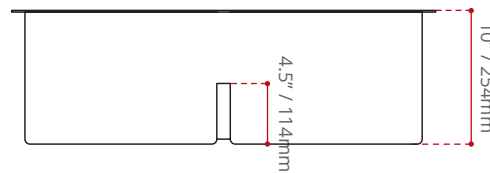

DESCRIPTION:

- Double bowl kitchen sink.
- 10° Radius .
- T-304 Stainless steel.
- **16 Gauge.**
- **Off-set Back Drain location.**
- Handcrafted from a panel of stainless steel.
- Drain groove design.
- StoneGuard undercoated over rubber pad.
- C/W Basket strainers included.
- Finish: Satin.
- Install: undermount

MINIMUM CABINET SIZE:

36" / 920mm

SINK GRID OPTIONS

BG3642 x 2
(NOT INCLUDED)

SHIPPING INFORMATION:

- **Length:** 33.5" / 852mm
- **Width:** 20.5" / 520mm
- **Height:** 13.5" / 345mm
- **Net Weight:** 12.7 kg / 30 lbs.
- **Gross Weight:** 17.4 kg / 38.3 lbs.

DISCLAIMER:
Measurements may vary ± 1/4"
(Diagram Not to scale)