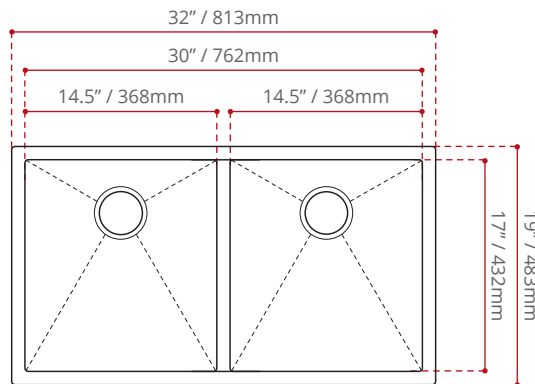

DESCRIPTION:

- Double bowl kitchen sink.
- 10° Radius .
- T-304 Stainless steel.
- **16 Gauge.**
- **Off-set Back Drain location.**
- Handcrafted from a panel of stainless steel.
- Drain groove design.
- StoneGuard undercoated over rubber pad.
- C/W Basket strainers included.
- Finish: Satin.
- Install: undermount

MINIMUM CABINET SIZE:

36" / 920mm

SINK GRID OPTIONS

BG3642 x 2
(NOT INCLUDED)

SHIPPING INFORMATION:

- **Length:** 33.5" / 852mm
- **Width:** 20.5" / 520mm
- **Height:** 13.5" / 345mm
- **Net Weight:** 12.7 kg / 30 lbs.
- **Gross Weight:** 17.4 kg / 38.3 lbs.

DISCLAIMER:
Measurements may vary ± 1/4"
(Diagram Not to scale)